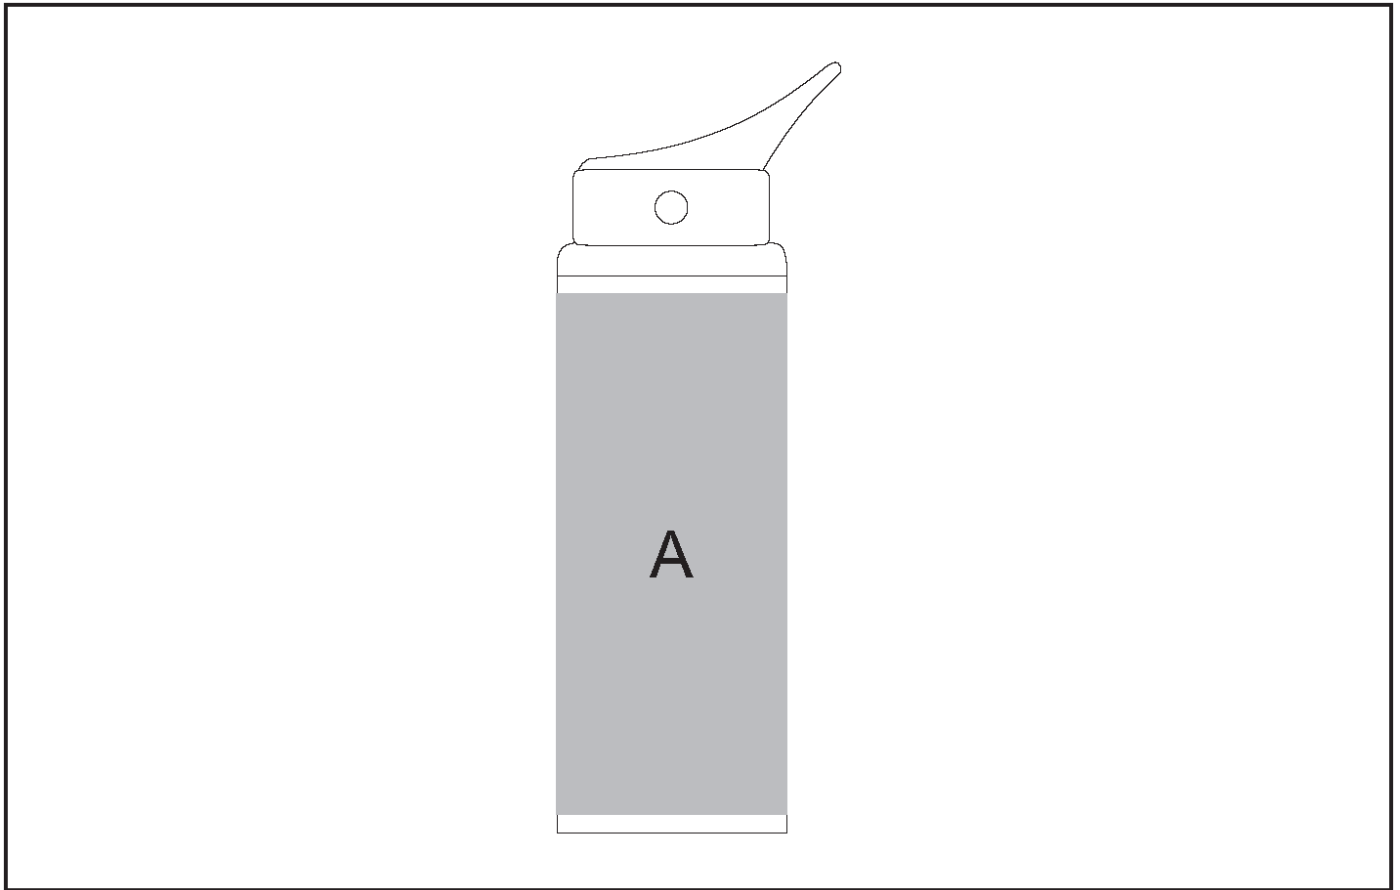

DW-6711

Nautilus Aluminium Water Bottle - 700ml

Need to know:

- - Includes 1-Position Laser Engraving OR 1-Colour, 1-Position Screen Wrap (setup fee applies)
- No Guarantee the lid will line up with print
- DP-D will not be a full wrap due to the inconsistency of the item
- Laser Colour: Silver

Branding Options:

Position A

1. Pad Printing (PC)
4 Colours
Size: 33mm wide x 60mm high

2. Screen Wrap (SW)
1 Colour
Size: 210mm wide x 120mm high

3. Laser Engraving (LB)
N/A
Size: 33mm wide x 115mm high

4. Digital Print Drinkware (DP-C)
Full Colour
Size: 100mm wide x 70mm high

5. Digital Print Drinkware (DP-D)
Full Colour
Size: 215mm wide x 95mm high